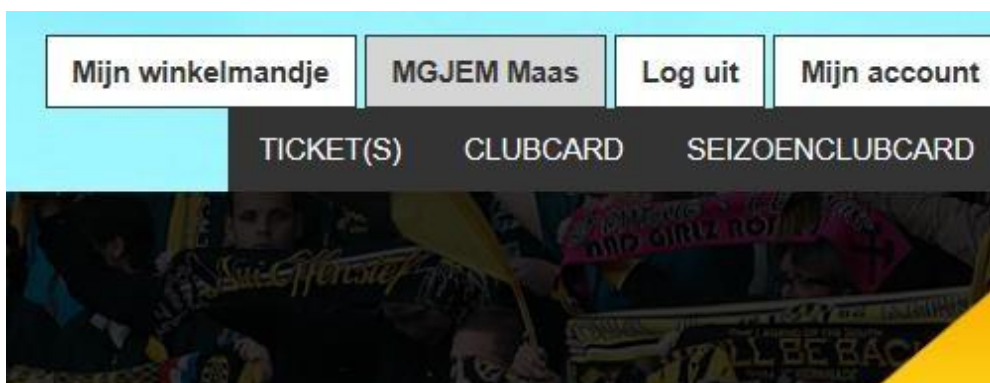

Onthoud mij

STAP 2 | Log in met uw verkregen log-in gegevens

The screenshot shows a login form on a website. At the top right, there are two buttons: 'Mijn winkelmandje' and 'Inloggen'. Below these, there are three menu items: 'TICKET(S)', 'CLUBCARD', and 'SEIZOENCLUBCARD'. The main form area has a white background and contains the following elements:

On the left side of the page, there is a banner with the text 'R ZUNT RODA' and a background image of a person. At the bottom left, there is a partial view of a button labeled 'E'.

STAP 3 | Klik rechtsboven op uw eigen naam, naast 'Mijn winkelmandje'